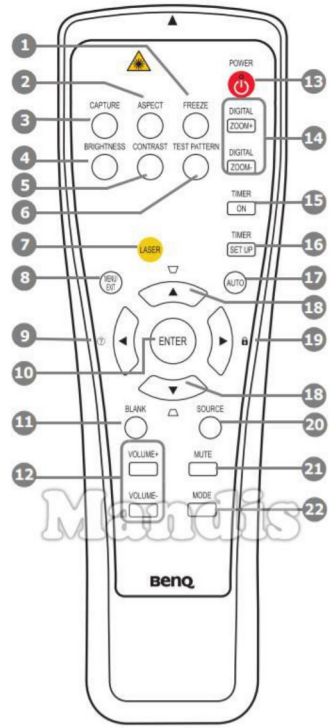

**BENQ
PROJECTOR
MP777**

Mandis Shop S.L.
Sant Cugat del Vallès (Barcelona)
info@mandis.es

Layout Keys	Direct	Shift	Layout Keys	Direct	Shift
OFF	Timer On				
ON	Power				
SRC SEARCH	Source				
AUTO MODE	Auto	Mode			
HIDE BLANK	Blank				
ASPECT RE-SYNC	Aspect				
MENU INFO	Menu/Exit				
EXIT LAMP	Test Pattern				
PICT FREEZE	Freeze				
MUTE FOCUS	Mute				
ZOOM/KEystone+	Digital Zoom+				
ZOOM/KEystone-	Digital Zoom-				
VOL/PAGE+	Vol+				
VOL/PAGE-	Vol-				
^	Up/Keystone+				
v	Down/Keystone-				
<	Left/FAQ				
>	Right/Lock				
OK	Enter				
1 POINTER	Capture				
2 MOUSE LEFT B.	Brightness				
3 MOUSE RIGHT B.	Contrast				
4 VGA1					
5 VGA2					
6 COMP	Component				
7 S-VIDEO	S-Video				
8 VIDEO	Video				
9 HDMI	HDMI				
0 LAN					
USB	PC				
PIP	Timer Setup				