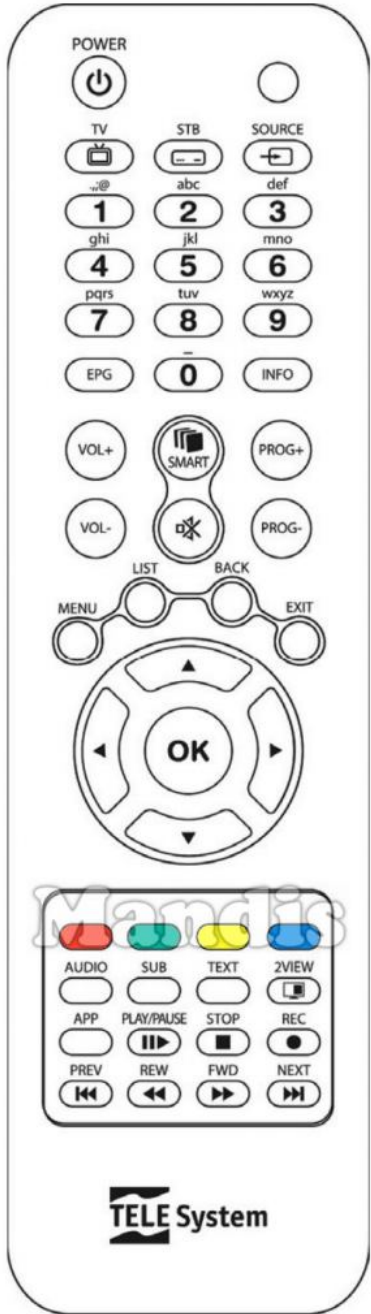

Originale	Sostituto	Originale	Sostituto
	Power		Power
	1		1
	2		2
	3		3
	4		4
	5		5
	6		6
	7		7
	8		8
	9		9
	0		0
	EPG		Guide
	Info		Info
	Vol+		Vol +
	Vol-		Vol -
	Smart		Smart
	Mute		Mute

Originale	Sostituto	Originale	Sostituto
	Prog+		Ch +
	Prog-		Ch -
	Menu		Menu
	List		List
	Back		Back
	Exit		Exit
	Up		Up
	Left		Left
	OK		Ok
	Right		Right
	Down		Down
	Red		Red
	Green		Green
	Yellow		Yellow
	Blue		Blue
	Audio		Dual
	Sub		Subt

Originale		Sostituto		Originale		Sostituto	
	Text		Text				
	2View		TV/R				
	APP		Media				
	Play / Pause		Play				
	Play / Pause		Pause				
	Stop		Stop				
	Rec		Rec				
	I<< PREV		I<<				
	>>I NEXT		>>I				
	<< REW		<<				
	>> FWD		>>				