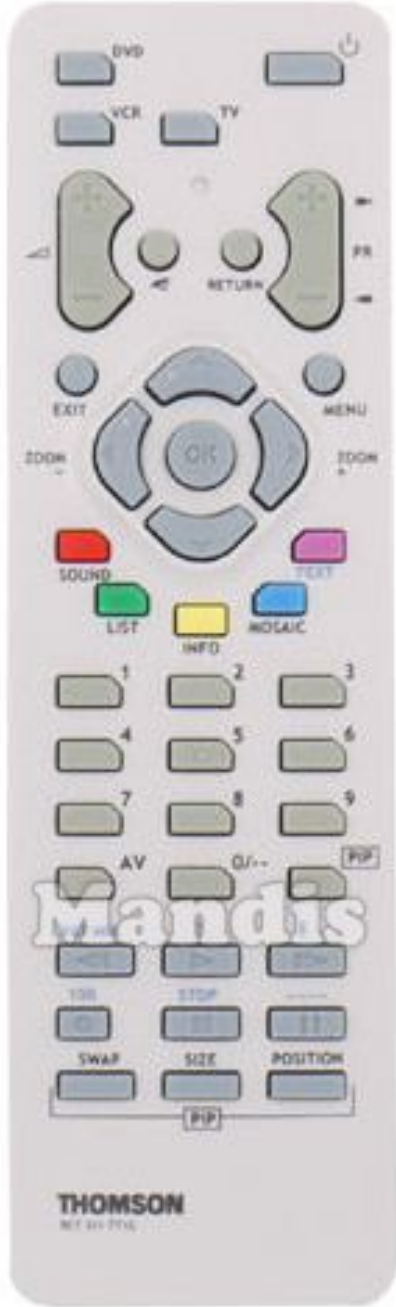

Originale		Sostituto		Originale		Sostituto	
	Power		Power		Sound		Sound / Title
	Vol+		Vol+		Green		Green / APP / Repeat
	Vol-		Vol-		List		Shift + Smart / List
	Mute		Mute / Dimmer		Yellow		Yellow / YouTube / Repeat
	Return		Back / Return		Info		Info / Angle
	PR+		CH+ / Page+		Mosaic		Smart / List
	>>		>>  / Preset+		Blue		Blue / Prime Video / Random
	<<		<< / Preset-		Violet		Display / Media
	PR-		CH- / Page-		Text		Text / Goto
	Exit		Exit / Cancel / Clear		1		1
	Menu		Menu / Home		2		2
	Up		Up		3		3
	Down		Down		4		4
	Right/Zoom+		Right		5		5
	Left/Zoom-		Left		6		6
	OK		OK		7		7
	Red		Red / Netflix / Search		8		8

Originale	Sostituto

Originale	Sostituto
 Power	 Power
 Vol+	 Vol+
 Vol-	 Vol-
 Mute	 Mute / Dimmer
 Return	 Back / Return
 PR+	 CH+ / Page+
 >>	 >>  / Preset+
 PR-	 CH- / Page-
  <<	  << / Preset-
 Exit	 Exit / Cancel / Clear
 Menu	 Menu / Home
 Up	 Up
 Down	 Down
 Right/Zoom+	 Right
 Left/Zoom-	 Left
 OK	 OK
 Red	 Red / Netflix / Search

Originale	Sostituto
 Sound	 Sound / Title
 Green	 Green / APP / Repeat
 List	 Shift + Smart / List
 Info	 Info / Angle
 Yellow	 Yellow / YouTube / Repeat
 Mosaic	 Smart / List
 Blue	 Blue / Prime Video / Random
 Violet	 Display / Media
 Text	 Text / Goto
 1	 1
 2	 2
 3	 3
 4	 4
 5	 5
 6	 6
 7	 7
 8	 8

Originale	Sostituto
 Power	 Power
 Vol+	 Vol+
 Vol-	 Vol-
 Mute	 Mute / Dimmer
 Return	 Back / Return
 PR+	 CH+ / Page+
 >>	 >>  / Preset+
  <<	  << / Preset-
 PR-	 CH- / Page-
 Exit	 Exit / Cancel / Clear
 Menu	 Menu / Home
 Up	 Up
 Down	 Down
 Right/Zoom+	 Right
 Left/Zoom-	 Left
 OK	 OK
 Red	 Red / Netflix / Search