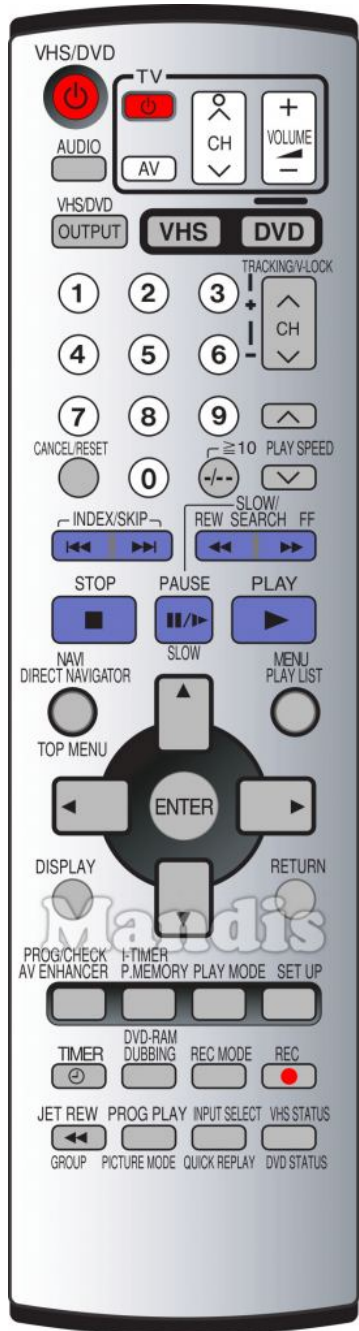

Originale		Sostituto		Originale		Sostituto	
	Picture Mode		Picture / Format		CH+ / Tracking/V-Lock+		CH+ / Page+
	DVD Status		Info / Angle		Cancel / Reset		Exit / Cancel / Clear
	Dubbing		Yellow / YouTube / Repeat		-/-- / >=10		Guide / EPG / -/--
	VHS/DVD		Smart / List		Play		Play / Slow
	Quick Replay		Red / Netflix / Search		Up		Up
	Group		Zoom / Size		Left		Left
	P.Memory		Fav / Marker / PC		Enter		OK
	Return		Back / Return		Right		Right
	AV Enhancer		AV / Input / RDS		Down		Down
	Direct Navigator / Top Menu		D.Menu / Top		Display		Display / Media
	Play List / Menu		Menu / Home		Setup		Setup / OPT /
	Play Mode		Shift + Play /		Timer		Sleep / Timer
	REW / << Slow/Search		<< / Tune-		0		0
	FF / Slow/Search		>> / Tune+		Audio		Audio / Lang I/II
	VHS/DVD Power		Power		1		1
	Pause / Slow		Pause / Step / Freeze		2		2
	CH- / Tracking/V-Lock-		CH- / Page-		3		3

Originale		Sostituto		Originale		Sostituto	
4	4	VIDEO 4	4				
5	5	TAPE 5	5				
6	6	TUNER 6	6				
7	7	AUX-HDD 7	7				
8	8	USB 8	8				
9	9	BLUETOOTH 9	9				
INDEX/SKIP	I<< Skip	PRESET-	I<< / Preset-				
SKIP	Skip >>I	PRESET+	>>I / Preset+				
STOP	Stop	HOLD	Stop / Hold				

Originale	Sostituto
Prog Play	Shift + Play /
I-Timer	Shift + Sleep / Timer
Cancel / Reset	Exit / Cancel / Clear
VHS/DVD	Smart / List
Display	Display / Media
VCR Status	Info / Angle
Dubbing	Yellow / YouTube / Repeat
Jet Rew	Shift + << /
Pause / Slow	Pause / Step / Freeze
CH+ / Tracking/V-Lock+	CH+ / Page+
CH- / Tracking/V-Lock-	CH- / Page-
VHS/DVD Power	Power
-/-- / >=10	Guide / EPG / -/--
Return	Back / Return
Prog/Check	TV/Radio /
I<< Index	I<< / Preset-
Index >>I	>>I / Preset+

Originale	Sostituto
FF	>> / Tune+
Play	Play / Slow
Menu	Menu / Home
Up	Up
Left	Left
Enter	OK
Right	Right
Down	Down
Stop	Stop / Hold
Rec Mode	Shift + Rec / Rec Mode
Timer	Sleep / Timer
Rec	Rec / Rec Mode
0	0
Audio	Audio / Lang I/II
1	1
2	2
3	3