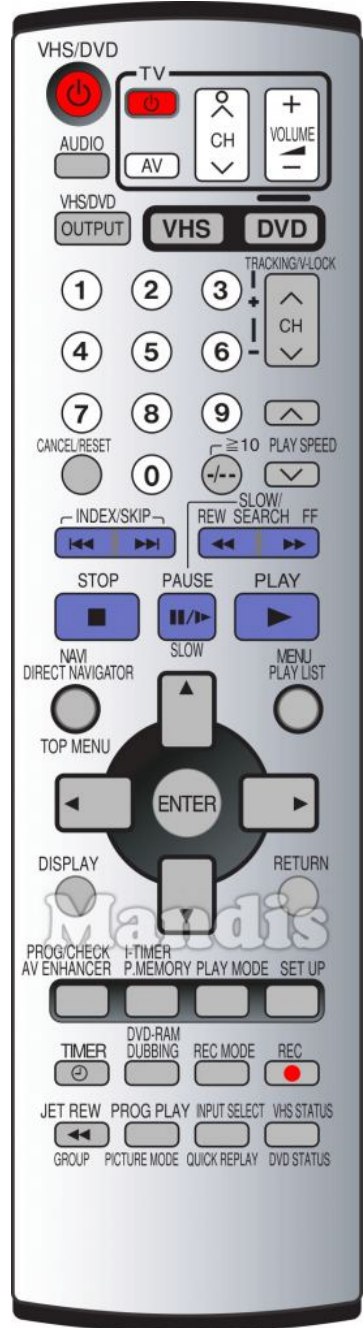

Originale	Sostituto	Originale	Sostituto
Power	Power		
AV	AV / Input / RDS		
Volume+	Vol+		
Volume-	Vol-		
CH+	CH+ / Page+		
CH-	CH- / Page-