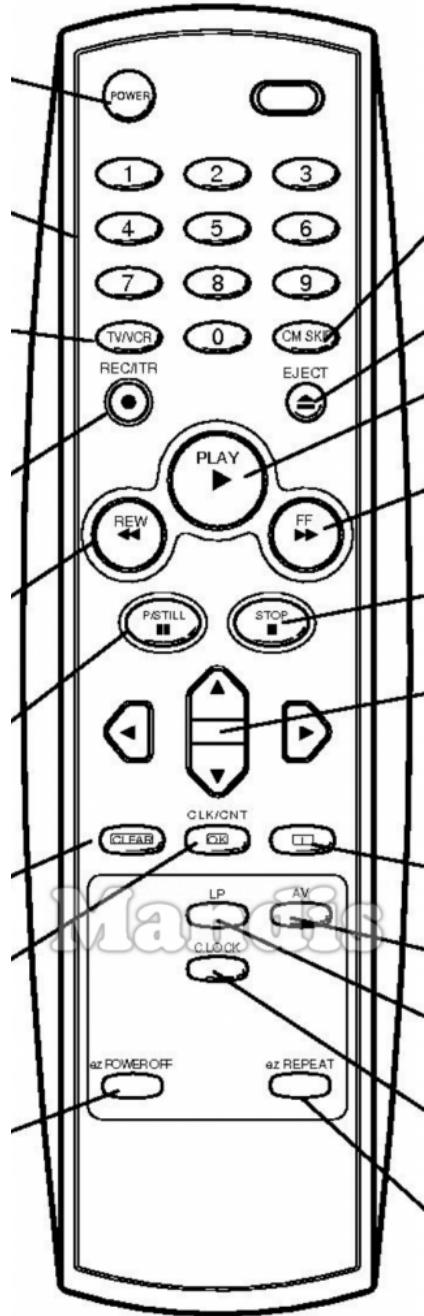

Originale	Sostituto
 Power	 Power
 1	 1
 2	 2
 3	 3
 4	 4
 5	 5
 6	 6
 7	 7
 8	 8
 9	 9
 TV/VCR	 Smart / List
 0	 0
 CM-Skip	 Display / Media
 REC / ITR	 Rec / Rec Mode
 Eject	 Eject / Surround
 Play	 Play / Slow
 << REW	 << / Tune-

Originale	Sostituto
 << REW	 I<< / Preset-
 >> F FWD	 >> / Tune+
 >> F FWD	 >>I / Preset+
 Pause/Still	 Pause / Step / Freeze
 Stop	 Stop / Hold
 Left	 Left
 Up	 Up
 Right	 Right
 Down	 Down
 Clear	 Exit / Cancel / Clear
 OK / CLK / CNT	 OK
 i	 Info / Angle
 LP	 Text / Goto
 AV	 AV / Input / RDS
 C.Lock	 TV/Radio /

Originale	Sostituto	
On/Off		Power
Audio Out		Mute / Dimmer
Play		Play / Slow
Pause		Pause / Step / Freeze
Stop		Stop / Hold
Record		Rec / Rec Mode
Rewind		<< / Tune-
F.Forward		>> / Tune+
Prev.		I<< / Preset-
Next		>>I / Preset+
F.Adv		Sound / Title
Audio		Audio / Lang I/II
Case Tape		Eject / Surround
Mon/TV		Picture / Format
Sp/Lp/Speed		Zoom / Size
Timer/Sleep		Sleep / Timer
Progr/C/CH		TV/Radio /

Originale	Sostituto	
Auto/Track		D.Menu / Top
T.Set/Clock		Setup / OPT /
Video/Go-To		Text / Goto
Input Source		AV / Input / RDS
Menu		Menu / Home
Menu Up		Up
Menu Left		Left
OK Enter		OK
Menu Right		Right
Exit		Exit / Cancel / Clear
Menu Down		Down
Slow/Dpss+		Vol+
VCR/TV		Smart / List
Tracking+		CH+ / Page+
Slow/Dpss-		Vol-
Display		Display / Media
Tracking-		CH- / Page-