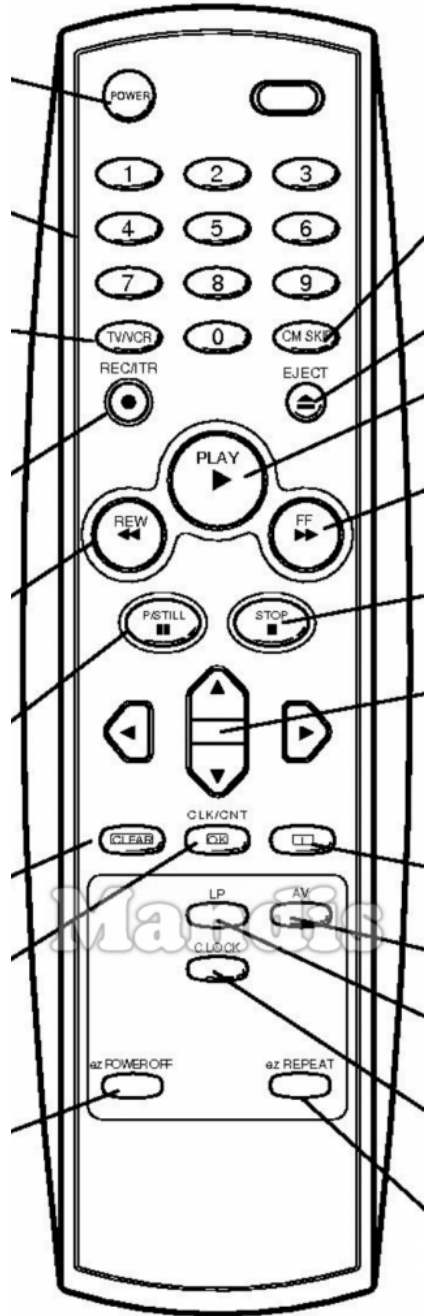

Originale	Sostituto
 Power	 Power
 1	 1
 2	 2
 3	 3
 4	 4
 5	 5
 6	 6
 7	 7
 8	 8
 9	 9
 TV/VCR	 Smart / List
 0	 0
 CM-Skip	 Display / Media
 REC / ITR	 Rec / Rec Mode
 Eject	 Eject / Surround
 Play	 Play / Slow
 << REW	 << / Tune-

Originale	Sostituto	
Auto/Track		D.Menu / Top
T.Set/Clock		Setup / OPT /
Video/Go-To		Text / Goto
Input Source		AV / Input / RDS
Menu		Menu / Home
Menu Up		Up
Menu Left		Left
OK Enter		OK
Menu Right		Right
Exit		Exit / Cancel / Clear
Menu Down		Down
Slow/Dpss+		Vol+
VCR/TV		Smart / List
Tracking+		CH+ / Page+
Slow/Dpss-		Vol-
Display		Display / Media
Tracking-		CH- / Page-

Originale	Sostituto	
On/Off		Power
Audio Out		Mute / Dimmer
Play		Play / Slow
Pause		Pause / Step / Freeze
Stop		Stop / Hold
Record		Rec / Rec Mode
Rewind		<< / Tune-
F.Forward		>> / Tune+
Prev.		I<< / Preset-
Next		>>I / Preset+
Audio Dub		Sound / Title
Audio		Audio / Lang I/II
Rec/Mode		Subtitle / EQ
Eject/Reverse		Eject / Surround
Mon/TV		Picture / Format
Sp/Lp/Speed		Zoom / Size
Timer/Record		Sleep / Timer

Originale	Sostituto	
Progr/C/CH		TV/Radio /
Auto/Track		D.Menu / Top
T.Set/Clock		Setup / OPT /
Video/Go-To		Text / Goto
Input Source		AV / Input / RDS
Menu		Menu / Home
Menu Up		Up
Show View		Info / Angle
Menu Left		Left
OK Enter		OK
Menu Right		Right
Exit		Exit / Cancel / Clear
Menu Down		Down
F.Adv		Back / Return
Slow/Dpss+		Vol+
VCR/TV		Smart / List
Chan+		CH+ / Page+