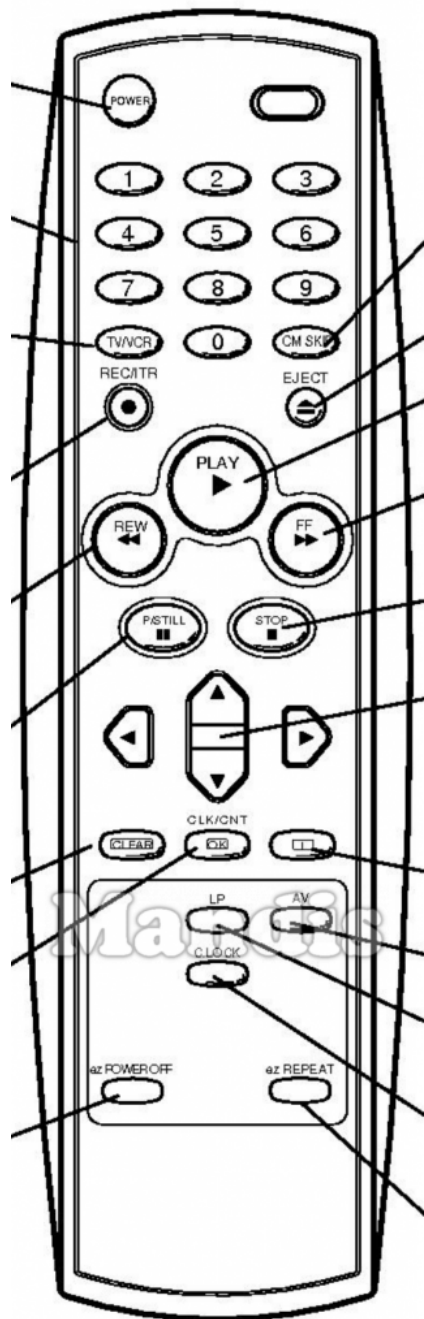

Originale	Sostituto
 Power	 Power
 1	 1
 2	 2
 3	 3
 4	 4
 5	 5
 6	 6
 7	 7
 8	 8
 9	 9
 TV/VCR	 Smart / List
 0	 0
 CM-Skip	 Display / Media
 REC / ITR	 Rec / Rec Mode
 Eject	 Eject / Surround
 Play	 Play / Slow
 << REW	 << / Tune-

Originale	Sostituto
 << REW	 I<< / Preset-
 >> F FWD	 >> / Tune+
 >> F FWD	 >>I / Preset+
 Pause/Still	 Pause / Step / Freeze
 Stop	 Stop / Hold
 Left	 Left
 Up	 Up
 Right	 Right
 Down	 Down
 Clear	 Exit / Cancel / Clear
 OK / CLK / CNT	 OK
 i	 Info / Angle
 LP	 Text / Goto
 AV	 AV / Input / RDS
 C.Lock	 TV/Radio /

Originale	Sostituto	
On/Off		Power
Audio Out		Mute / Dimmer
Play		Play / Slow
Pause		Pause / Step / Freeze
Stop		Stop / Hold
Record		Rec / Rec Mode
Rewind		<< / Tune-
F.Forward		>> / Tune+
Prev.		I<< / Preset-
Next		>>I / Preset+
F.Adv		Sound / Title
Audio		Audio / Lang I/II
Case Tape		Eject / Surround
Mon/TV		Picture / Format
Sp/Lp/Speed		Zoom / Size
Timer/Sleep		Sleep / Timer
Progr/C/CH		TV/Radio /

Originale	Sostituto	
Auto/Track		D.Menu / Top
T.Set/Clock		Setup / OPT /
Video/Go-To		Text / Goto
Input Source		AV / Input / RDS
Menu		Menu / Home
Menu Up		Up
Menu Left		Left
OK Enter		OK
Menu Right		Right
Exit		Exit / Cancel / Clear
Menu Down		Down
Slow/Dpss+		Vol+
VCR/TV		Smart / List
Tracking+		CH+ / Page+
Slow/Dpss-		Vol-
Display		Display / Media
Tracking-		CH- / Page-