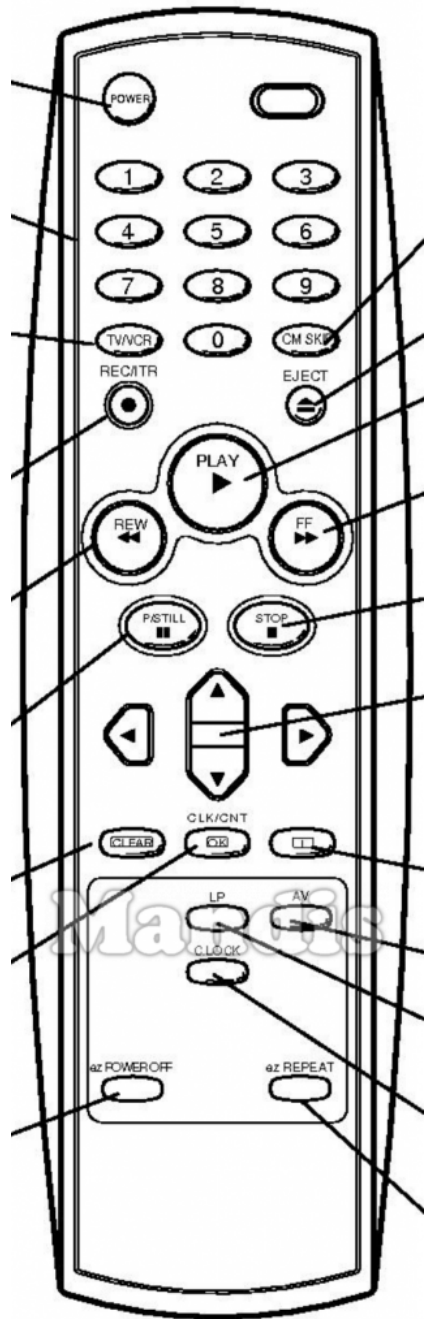

Originale	Sostituto
 Power	 Power
 1	 1
 2	 2
 3	 3
 4	 4
 5	 5
 6	 6
 7	 7
 8	 8
 9	 9
 TV/VCR	 Smart / List
 0	 0
 CM-Skip	 Display / Media
 REC / ITR	 Rec / Rec Mode
 Eject	 Eject / Surround
 Play	 Play / Slow
 << REW	 << / Tune-

Originale	Sostituto	
Auto/Track		D.Menu / Top
T.Set/Clock		Setup / OPT /
Video/Go-To		Text / Goto
Input Source		AV / Input / RDS
Menu		Menu / Home
Menu Up		Up
Menu Left		Left
OK Enter		OK
Menu Right		Right
Exit		Exit / Cancel / Clear
Menu Down		Down
Slow/Dpss+		Vol+
VCR/TV		Smart / List
Tracking+		CH+ / Page+
Slow/Dpss-		Vol-
Display		Display / Media
Tracking-		CH- / Page-

Originale	Sostituto	
On/Off		Power
Audio Out		Mute / Dimmer
Play		Play / Slow
Pause		Pause / Step / Freeze
Stop		Stop / Hold
Record		Rec / Rec Mode
Rewind		<< / Tune-
F.Forward		>> / Tune+
Prev.		I<< / Preset-
Next		>>I / Preset+
Audio Dub		Sound / Title
Audio		Audio / Lang I/II
Rec/Mode		Subtitle / EQ
Eject/Reverse		Eject / Surround
Mon/TV		Picture / Format
Sp/Lp/Speed		Zoom / Size
Timer/Record		Sleep / Timer

Originale	Sostituto	
Progr/C/CH		TV/Radio /
Auto/Track		D.Menu / Top
T.Set/Clock		Setup / OPT /
Video/Go-To		Text / Goto
Input Source		AV / Input / RDS
Menu		Menu / Home
Menu Up		Up
Show View		Info / Angle
Menu Left		Left
OK Enter		OK
Menu Right		Right
Exit		Exit / Cancel / Clear
Menu Down		Down
F.Adv		Back / Return
Slow/Dpss+		Vol+
VCR/TV		Smart / List
Chan+		CH+ / Page+