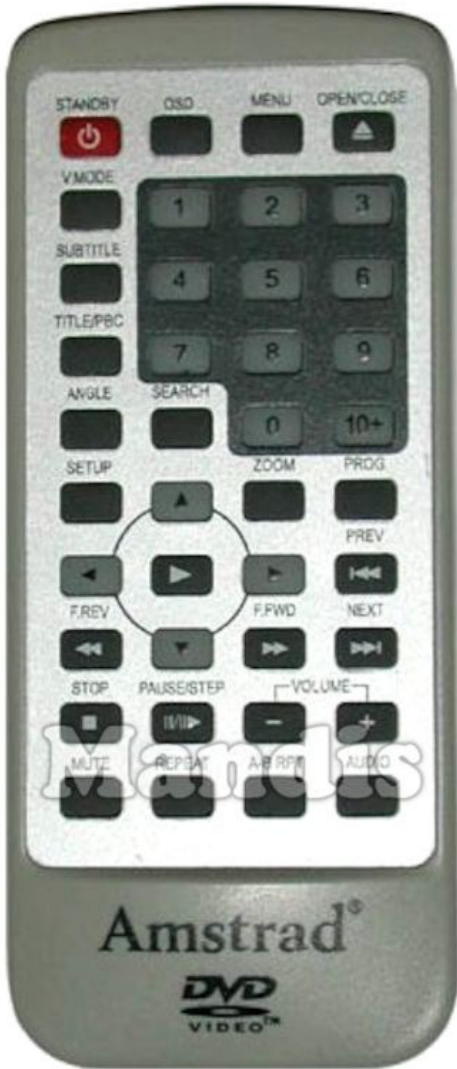

Originale	Sostituto
 Standby	 Power
 OSD	 Display / Media
 Menu	 Menu / Home
 Open / Close	 Eject / Surround
 V.Mode	 Picture / Format
 1	 1
 2	 2
 3	 3
 Subtitle	 Subtitle / EQ
 4	 4
 5	 5
 6	 6
 Title / PBC	 Sound / Title
 7	 7
 8	 8
 9	 9
 Angle	 Info / Angle

Originale	Sostituto
 Search	 Red / Netflix / Search
 0	 0
 10+	 Guide / EPG / -/--
 Setup	 Setup / OPT /
 Up	 Up
 Zoom	 Zoom / Size
 Prog	 TV/Radio /
 Left	 Left
 Play / Enter	 OK
 Play / Enter	 Play / Slow
 Right	 Right
 Prev	 I<< / Preset-
 F.Rev	 << / Tune-
 Down	 Down
 F.Fwd	 >> / Tune+
 Next	 >>I / Preset+
 Stop	 Stop / Hold