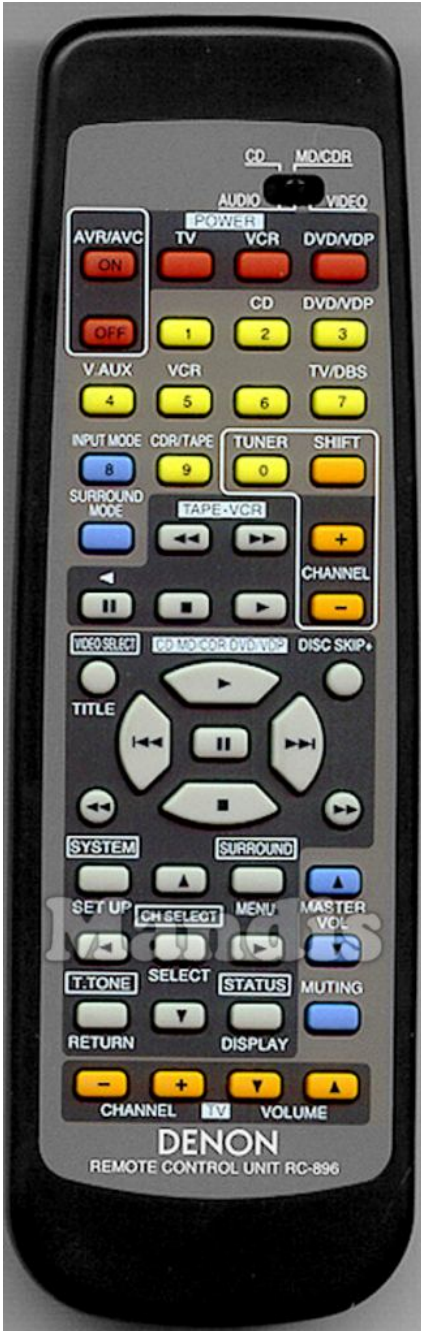

Originale	Sostituto
 AVR/AVC On	 Power
 AVR/AVC Off	 Shift + Power
 Power Tv	 TV/R
 Power VCR	 Smart
 Power DVD/VDP	 Media
 1	 1
 2 / CD	 2
 3 / DVD/VDP	 3
 5 / VCR	 4
 6	 5
 7 / TV/DBS	 6
 9 / CDR/TAPE	 7
 0 / Tuner	 8
 Shift	 9
 4 / V.AUX	 0
 8 / Input Mode	 Guide
 Surround Mode	 Pre Ch

Originale	Sostituto
 << TAPE-VCR	 Shift + <<
 TAPE-VCR Pause/Rev. Play	 Shift + Play
 TAPE-VCR Play	 Shift + Pause
 TAPE-VCR >>	 Shift + >>
 Stop TAPE-VCR	 Shift + Stop
 Channel+	 Ch +
 Channel-	 Ch -
 Disc Skip+	 Blue
 Play CD/MD/CDR-DVD/	 Play
 Stop CD/MD/CDR-DVD/	 Stop
 Pause CD/MD/CDR-DVD/	 Pause
 >>I	 >>I
 I<<	 I<<
 >>	 >>
 <<	 <<
 System/Setup	 Menu
 Surround/Menu	 D. Menu

Originale		Sostituto	
	T.Tone/Return		Back
	Status/Display		Info
	Up		Up
	Down		Down
	Right		Right
	Left		Left
	CH.Select/Select		Ok
	Master Volume		Vol +
	Master Volum		Vol -
	Muting		Mute
	Tv Volume+		Shift + Vol +
	Tv Volume-		Shift + Vol -
	Tv Channel+		Shift + Ch +
	Tv Channel-		Shift + Ch -

Originale		Sostituto	

Originale		Sostituto		Originale	Sostituto
	AVR/AVC On		Power		
	AVR/AVC Off		Shift + Power		
	Play CD/MD/CDR-DVD/		Play		
	Pause CD/MD/CDR-DVD/		Pause		
	Stop CD/MD/CDR-DVD/		Stop		
	CD/MD/CDR-DVD/ VDP >>I		>>I		
	I<< CD/MD/CDR-DVD/		I<<		
	CD/MD/CDR-DVD/ VDP >>		>>		
	<< CD/MD/CDR-DVD/		<<		