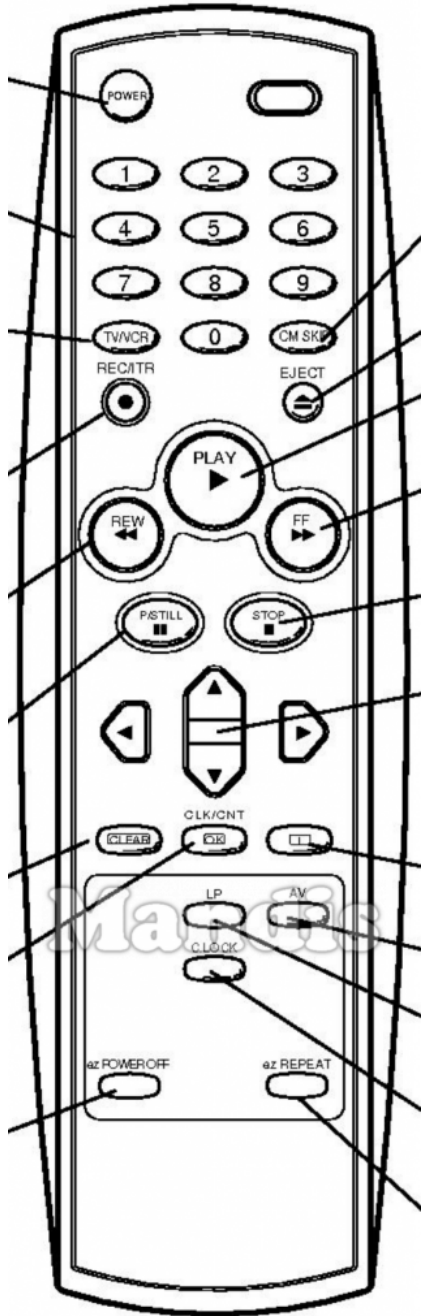

Originale	Sostituto
 Power	 Power
 1	 1
 2	 2
 3	 3
 4	 4
 5	 5
 6	 6
 7	 7
 8	 8
 9	 9
 TV/VCR	 Smart / List
 0	 0
 CM-Skip	 Display / Media
 REC / ITR	 Rec / Rec Mode
 Eject	 Eject / Surround
 Play	 Play / Slow
 << REW	 << / Tune-

Originale	Sostituto
 << REW	 I<< / Preset-
 >> F FWD	 >> / Tune+
 >> F FWD	 >>I / Preset+
 Pause/Still	 Pause / Step / Freeze
 Stop	 Stop / Hold
 Left	 Left
 Up	 Up
 Right	 Right
 Down	 Down
 Clear	 Exit / Cancel / Clear
 OK / CLK / CNT	 OK
 i	 Info / Angle
 LP	 Text / Goto
 AV	 AV / Input / RDS
 C.Lock	 TV/Radio /

Originale	Sostituto	
On/Off		Power
Audio Out		Mute / Dimmer
Play		Play / Slow
Pause		Pause / Step / Freeze
Stop		Stop / Hold
Record		Rec / Rec Mode
Rewind		<< / Tune-
F.Forward		>> / Tune+
Prev.		I<< / Preset-
Next		>>I / Preset+
F.Adv		Sound / Title
Audio		Audio / Lang I/II
Case Tape		Eject / Surround
Mon/TV		Picture / Format
Sp/Lp/Speed		Zoom / Size
Timer/Sleep		Sleep / Timer
Progr/C/CH		TV/Radio /

Originale	Sostituto	
Auto/Track		D.Menu / Top
T.Set/Clock		Setup / OPT /
Video/Go-To		Text / Goto
Input Source		AV / Input / RDS
Menu		Menu / Home
Menu Up		Up
Menu Left		Left
OK Enter		OK
Menu Right		Right
Exit		Exit / Cancel / Clear
Menu Down		Down
Slow/Dpss+		Vol+
VCR/TV		Smart / List
Tracking+		CH+ / Page+
Slow/Dpss-		Vol-
Display		Display / Media
Tracking-		CH- / Page-