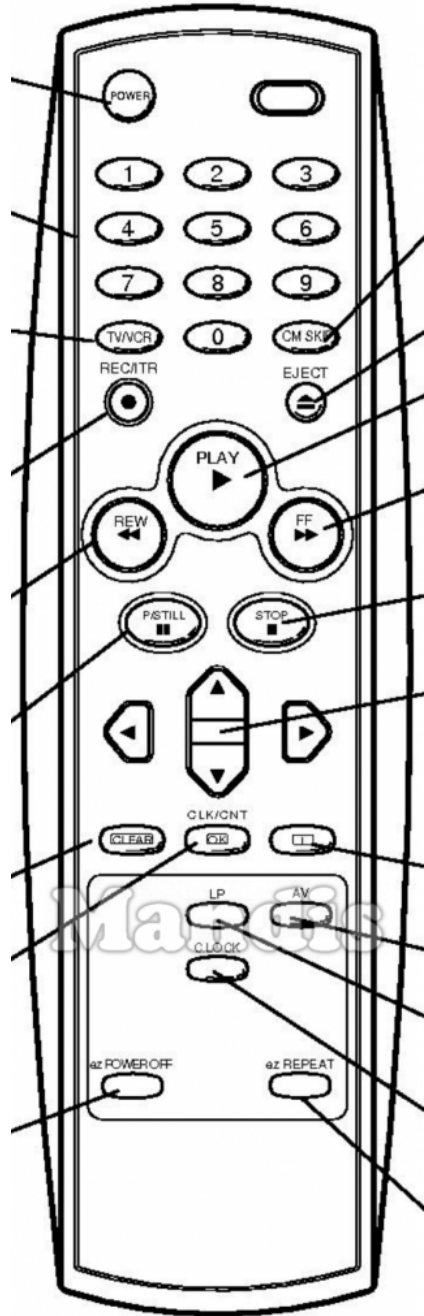

Originale	Sostituto
 Power	 Power
 1	 1
 2	 2
 3	 3
 4	 4
 5	 5
 6	 6
 7	 7
 8	 8
 9	 9
 TV/VCR	 Smart / List
 0	 0
 CM-Skip	 Display / Media
 REC / ITR	 Rec / Rec Mode
 Eject	 Eject / Surround
 Play	 Play / Slow
 << REW	 << / Tune-

Originale	Sostituto	
Auto/Track		D.Menu / Top
T.Set/Clock		Setup / OPT /
Video/Go-To		Text / Goto
Input Source		AV / Input / RDS
Menu		Menu / Home
Menu Up		Up
Menu Left		Left
OK Enter		OK
Menu Right		Right
Exit		Exit / Cancel / Clear
Menu Down		Down
Slow/Dpss+		Vol+
VCR/TV		Smart / List
Tracking+		CH+ / Page+
Slow/Dpss-		Vol-
Display		Display / Media
Tracking-		CH- / Page-

Originale	Sostituto	Originale	Sostituto
1	TV 1		
2	DVD 2		
3	CD - STB 3		
4	VIDEO 4		
5	TAPE 5		
6	TUNER 6		
7	AUX - HDD 7		
8	USB 8		
9	BLUETOOTH 9		
-/--	GUIDE EPG		
0	HDMI - BAT 0		
Ch.Memo	PC FAV MARKER		
Repeat	APP REPEAT		
Slow Down	SHIFT + SLOW		
Clear 00:00	SHIFT + CLEAR EXIT CANCEL		
Index Pict+	SHIFT + CH PAGE		
Index Pict-	SHIFT + CH PAGE		

Originale	Sostituto

Originale	Sostituto	
On/Off		Power
Audio Out		Mute / Dimmer
Play		Play / Slow
Pause		Pause / Step / Freeze
Stop		Stop / Hold
Record		Rec / Rec Mode
Rewind		<< / Tune-
F.Forward		>> / Tune+
Prev.		I<< / Preset-
Next		>>I / Preset+
Audio Dub		Sound / Title
Audio		Audio / Lang I/II
Rec/Mode		Subtitle / EQ
Eject/Reverse		Eject / Surround
Mon/TV		Picture / Format
Sp/Lp/Speed		Zoom / Size
Timer/Record		Sleep / Timer