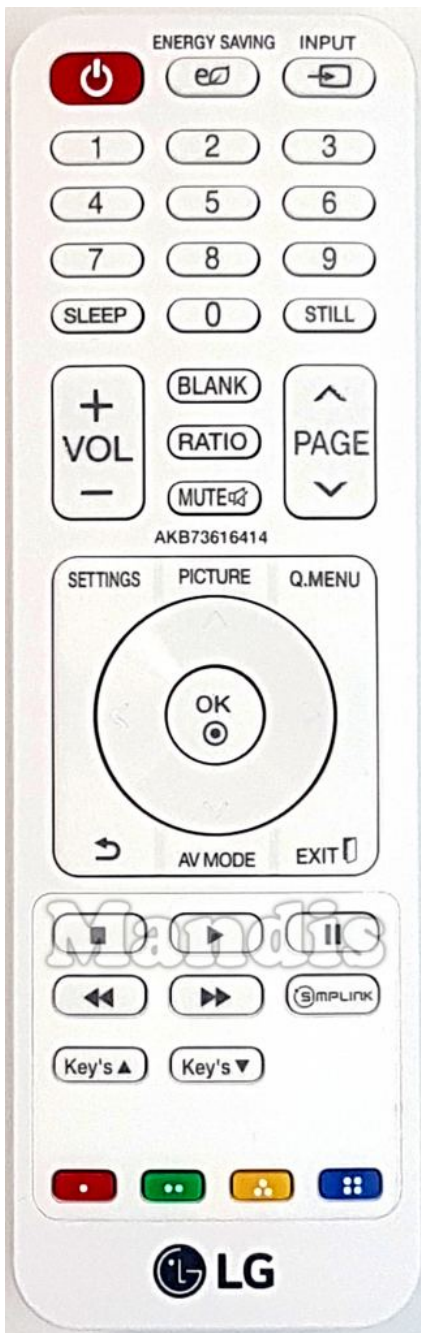

Originale	Sostituto
Power	Power
Energy Saving	3D
Input	AV
1	1
2	2
3	3
4	4
5	5
6	6
7	7
8	8
9	9
0	0
Sleep	Sleep
Still	Pre Ch
Vol+	Vol +
Vol-	Vol -

Originale	Sostituto
Blank	Subt
Ratio	Smart
Mute	Mute
Page Up	Ch +
Page Down	Ch -
Settings	Options
Picture	Format
Q.Menu	D. Menu
Back	Back
AV Mode	TV/R
Exit	Exit
Up	Up
Down	Down
Right	Right
Left	Left
OK	Ok
Stop	Stop

Originale		Sostituto		Originale	Sostituto
	Play		Play		
	Pause		Pause		
	<<		<<		
	>>		>>		
	Simplink		Media		
	Key's Up		>>		
	Key's Down		<<<		
	Red		Red		
	Green		Green		
	Yellow		Yellow		
	Blue		Blue		