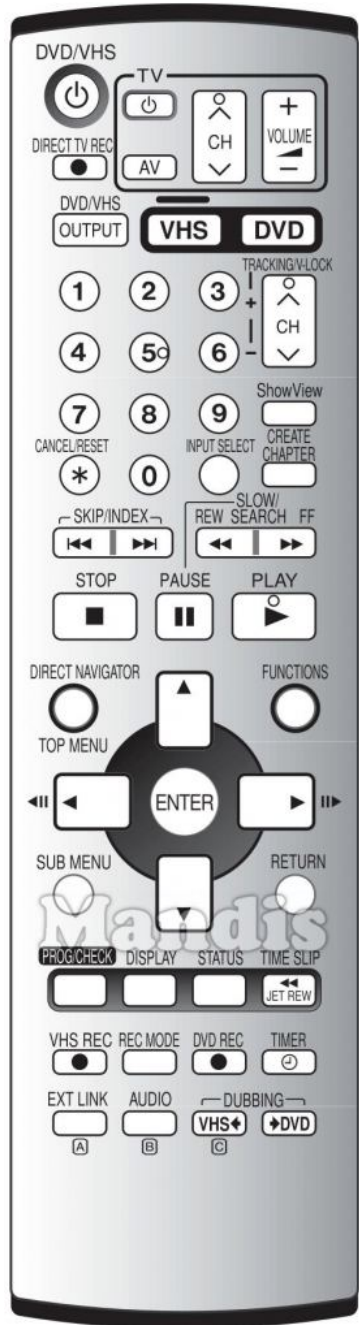

Originale	Sostituto
 VHS/DVD Power	 Power
 Direct TV Rec	 Subt
 VHS/DVD	 Smart
 1	 1
 2	 2
 3	 3
 4	 4
 5	 5
 6	 6
 7	 7
 8	 8
 9	 9
 0	 0
 Cancel / Reset	 Exit
 Input Select	 Guide
 CH+ / Tracking/V-Lock+	 Ch +
 CH- / Tracking/V-Lock-	 Ch -

Originale	Sostituto
 Create Chapter	 TV/R
 I<< Skip	 I<<
 Skip >>I	 >>I
 REW / << Slow/Search	 <<
 FF / Slow/Search	 >>
 Stop	 Stop
 Pause	 Pause
 Play	 Play
 Direct Navigator / Top Menu	 D. Menu
 Functions	 List
 Up	 Up
 Left	 Left
 Enter	 Ok
 Right	 Right
 Down	 Down
 Sub Menu	 Menu
 Return	 Back

Originale	Sostituto
VHS/DVD Power	Power
Direct TV Rec	Subt
VHS/DVD	Smart
1	1
2	2
3	3
4	4
5	5
6	6
7	7
8	8
9	9
0	0
Cancel / Reset	Exit
Input Select	AV
CH+ / Tracking/V-Lock+	Ch +
CH- / Tracking/V-Lock-	Ch -

Originale	Sostituto
ShowView	Media
I<< Index	I<<
Index >>I	I>>
REW	REW
FF	FF
Stop	Stop
Pause	Pause
Play	Play
Up	Up
Left	Left
Enter	Ok
Right	Right
Down	Down
Return	Back
Prog/Check	Sleep
Display	Info
Jet Rew	Shift + I<<