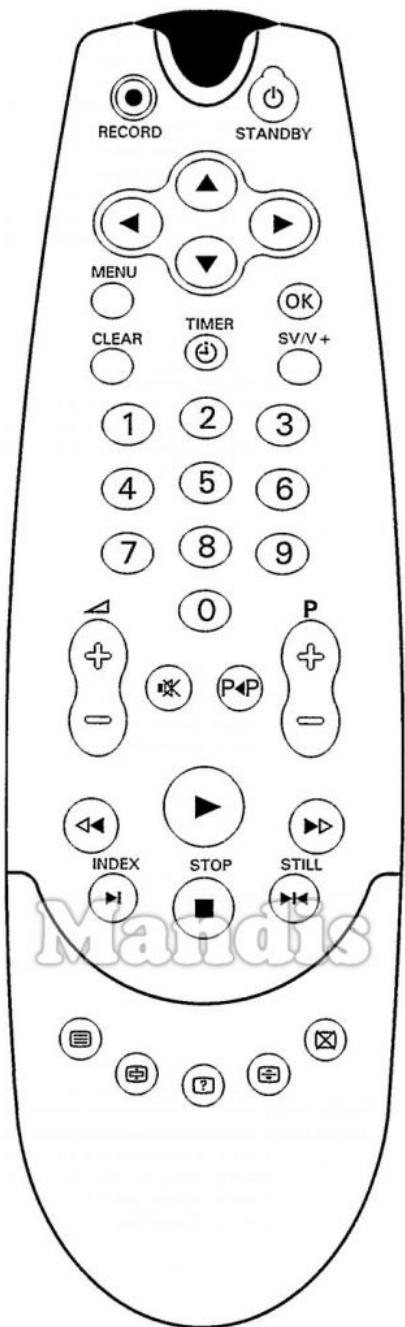

Originale		Sostituto		Originale		Sostituto	
	Standby		Power		6		6
	Record		Rec		7		7
	Up		Up		8		8
	Left		Left		9		9
	Right		Right		0		0
	Down		Down		Vol+		Vol +
	→>		Smart		Vol-		Vol -
	OK		Ok		Mute		Mute
	Menu		Menu		P<P		Pre Ch
	Clear		Exit		P+		Ch +
	Timer		AV		P-		Ch -
	SV/V+		Media		Play		Play
	1		1		<<		<<
	2		2		>>		>>
	3		3		> / Index		>>
	4		4		Stop		Stop
	5		5		> < Still		Pause

	Originale	Sostituto	Originale	Sostituto
	Teletext	 Text		
	Hold	 Red		
	Reveal	 Green		
	Size	 Yellow		
	Cancel	 Blue		